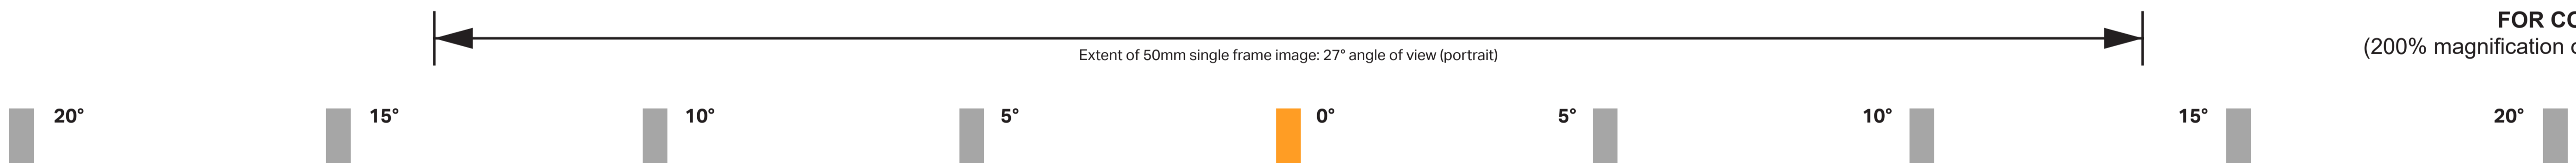

FOR CONTEXT ONLY  
(200% magnification of lower image)

FOR CONTEXT ONLY

Delivering a better world  
 Visualisation Type: 1  
 Projection: Cylindrical  
 Enlargement Factor: 96%  
 Paper Size: A1  
 Date / Time: 08/03/2023 12:40

Camera:  
 Lens:  
 Horizontal Field of View:  
 Direction of View:  
 Location:

Canon EOS 6D  
 Canon EF50mm f/1.8 STM  
 90°  
 West  
 475204 430152

Eye level AOD: 5.97m  
 Height of Camera: 1.6m

**Note:**  
 Images to be viewed at a comfortable arm's length.

Figure 10-27 Viewpoint Photography (Winter)  
**Viewpoint 18: Long distance views to the west from Station Road.**

**Project name: East Yorkshire Solar Farm (EYSF)**  
 Project number: 60683115

**FOR CONTEXT ONLY**  
(200% magnification of lower image)

Canon EOS 6D  
 Canon EF50mm f/1.8 STM  
 90°  
 West  
 475204 430152

Eye level AOD: 5.97m  
 Height of Camera: 1.6m

**Note:**  
 Images to be viewed at a comfortable arm's length.

Figure 10-27A Viewpoint Photography (Summer)  
**Viewpoint 18: Long distance views to the west from Station Road.**